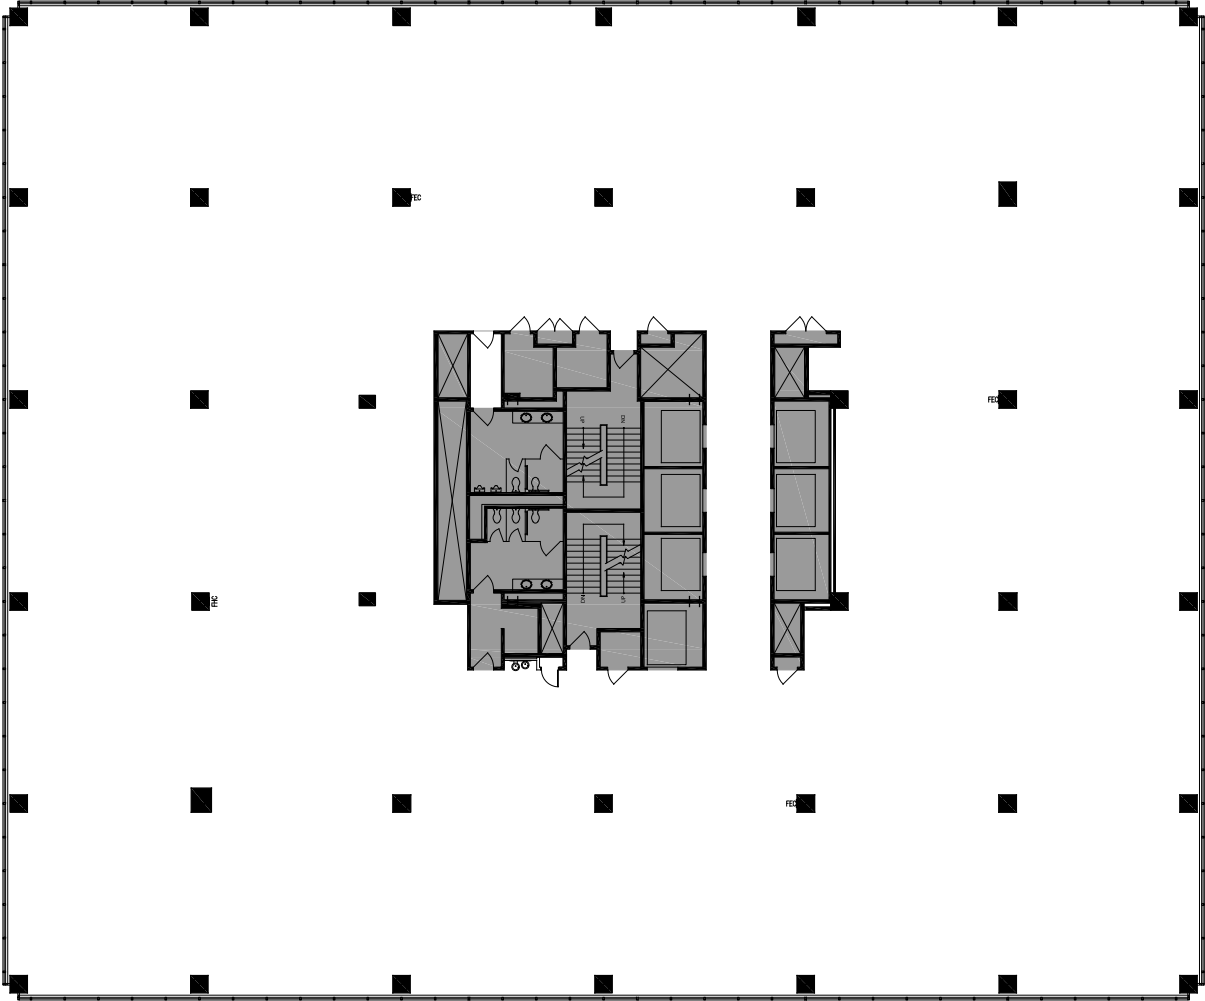

SUITE 2300 | 27,283 RSF

NW
101
NORTH
WACKER

New Workplace.
New Worklife.