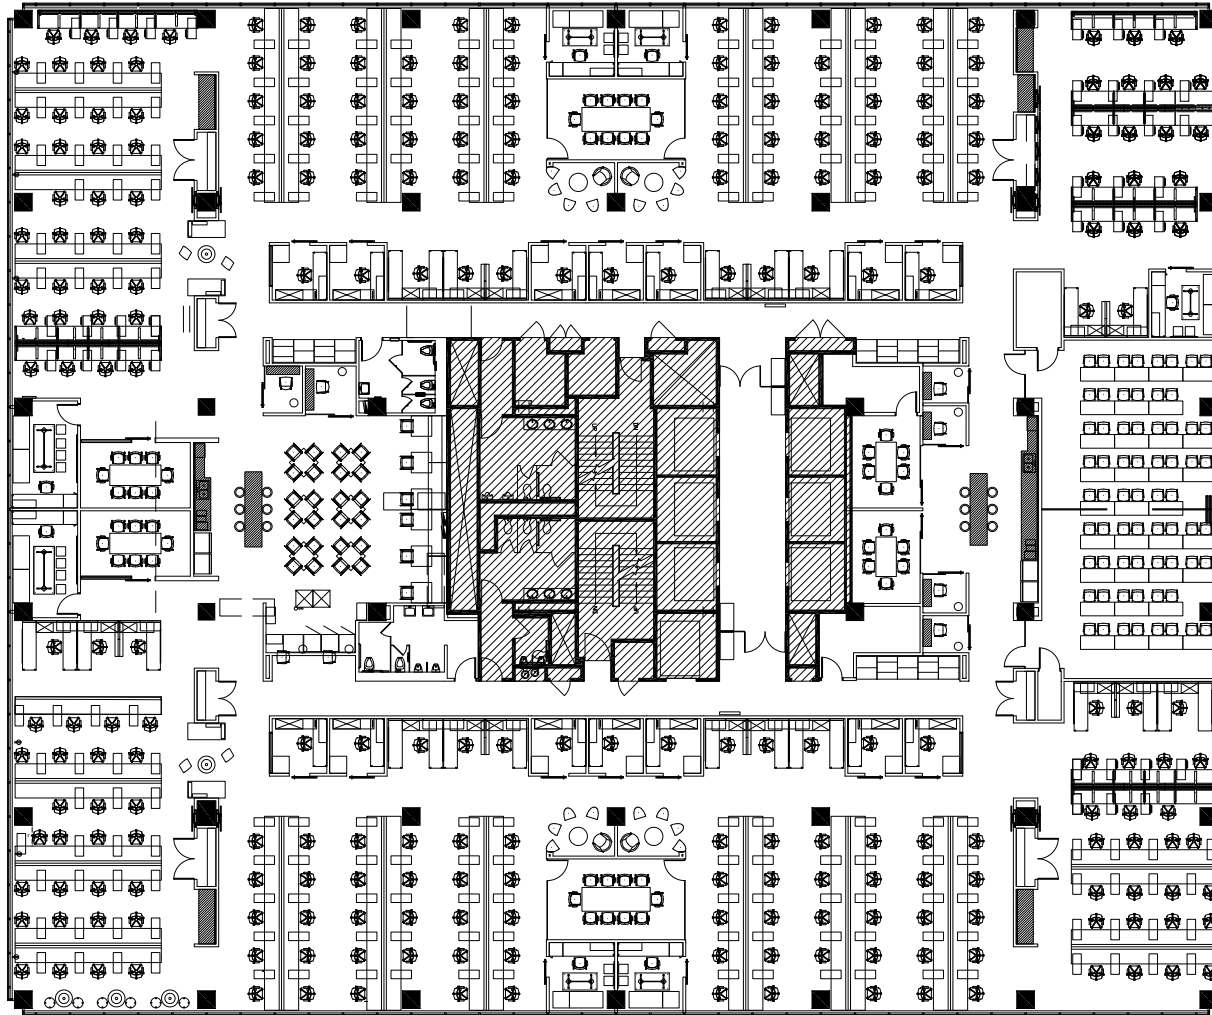

SUITE 2100 | 27,300 RSF

[TAKE A TOUR](#)

101
NORTH
WACKER

New Workplace.
New Worklife.