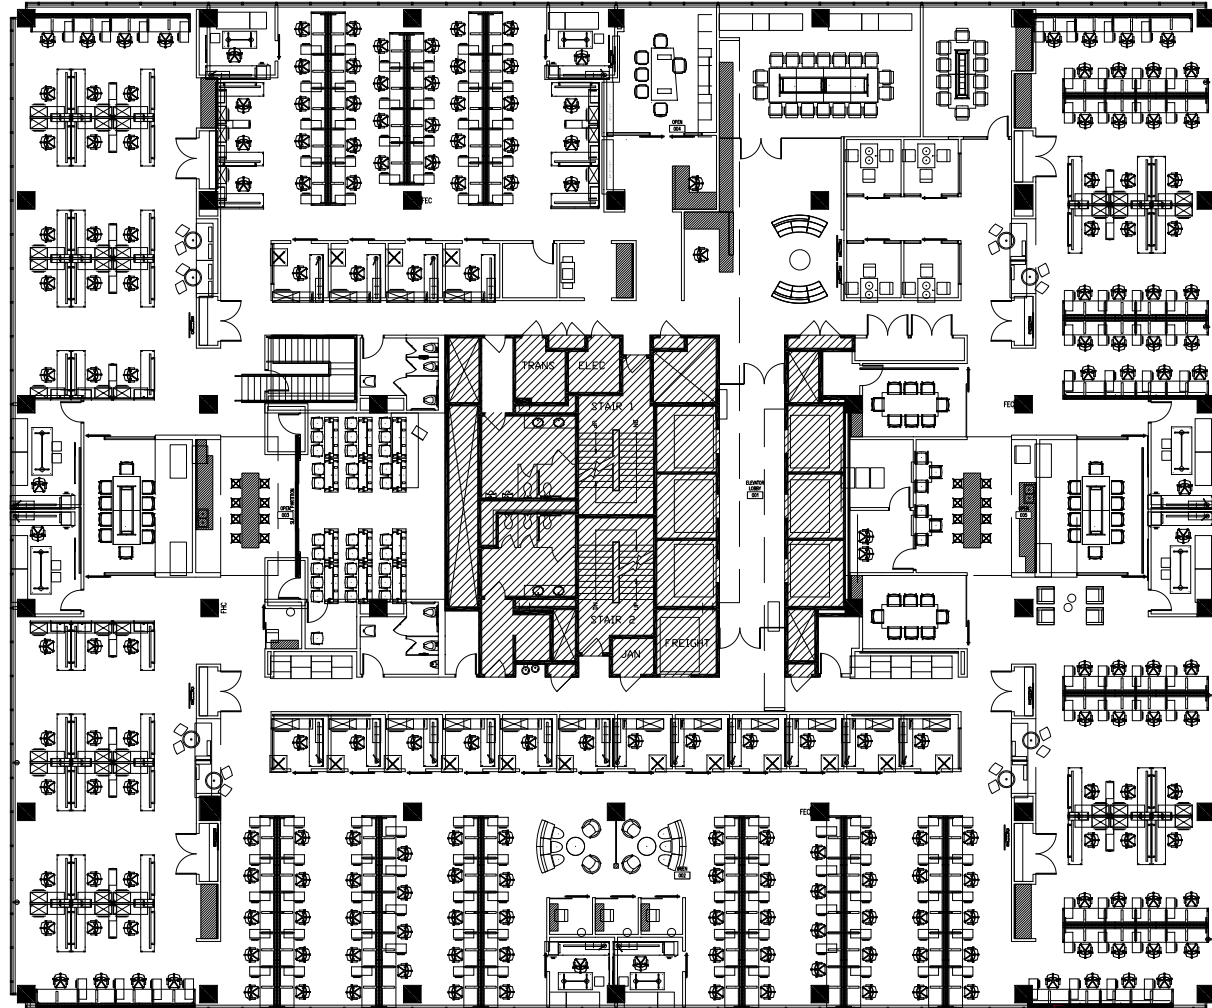

SUITE 2300 | 27,283 RSF

TAKE A TOUR

**101  
NORTH  
WACKER**

**New Workplace.  
New Worklife.**

**Melissa Rubenstein**  
312-228-2505  
melissa.rubenstein@am.jll.com

**Kim Doyle**  
312-228-3157  
kim.doyle@am.jll.com