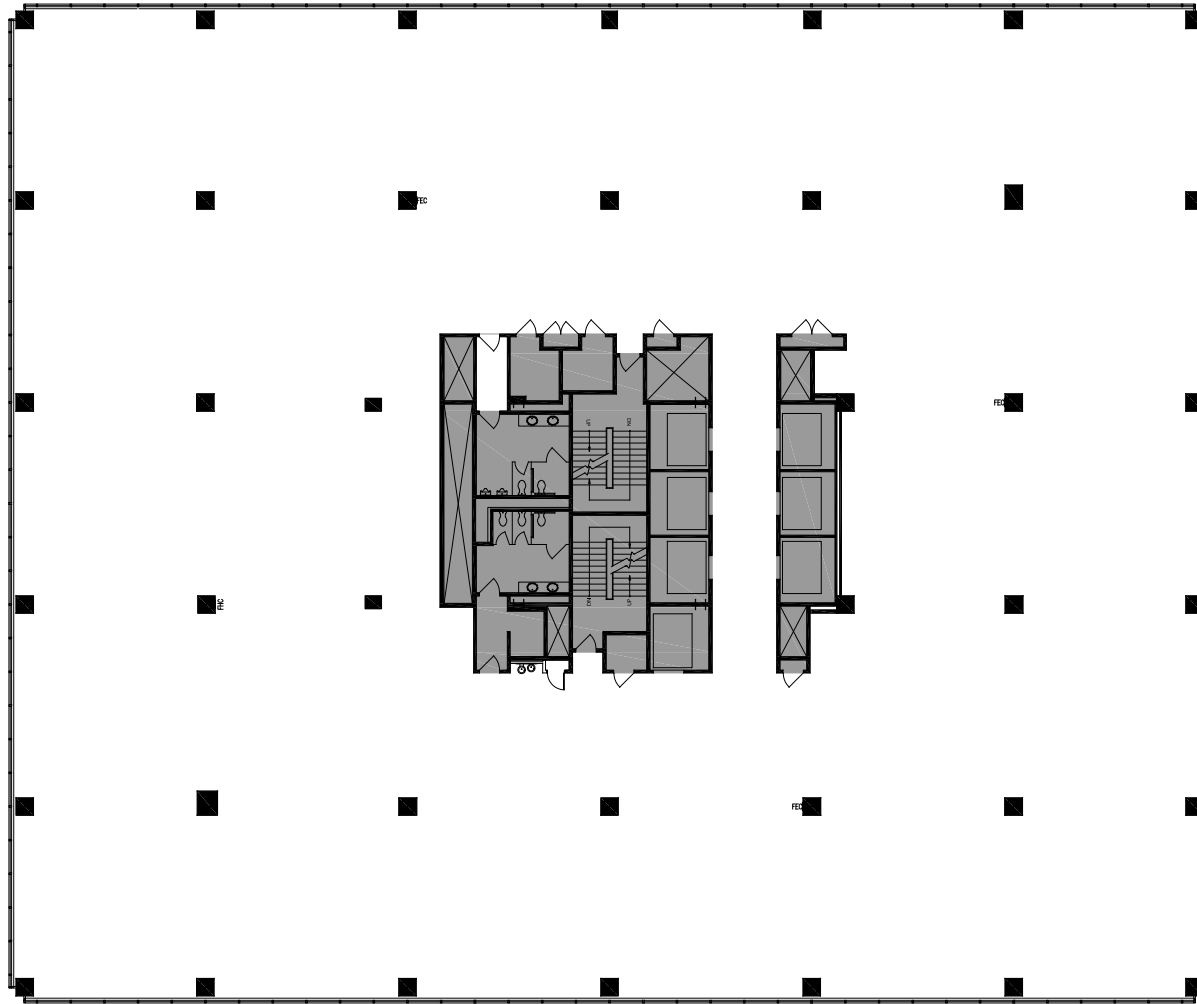

SUITE 2300 | 27,283 RSF

NW
101
NORTH
WACKER

New Workplace.
New Worklife.

Melissa Rubenstein
312-228-2505
melissa.rubenstein@am.jll.com

Kim Doyle
312-228-3157
kim.doyle@am.jll.com