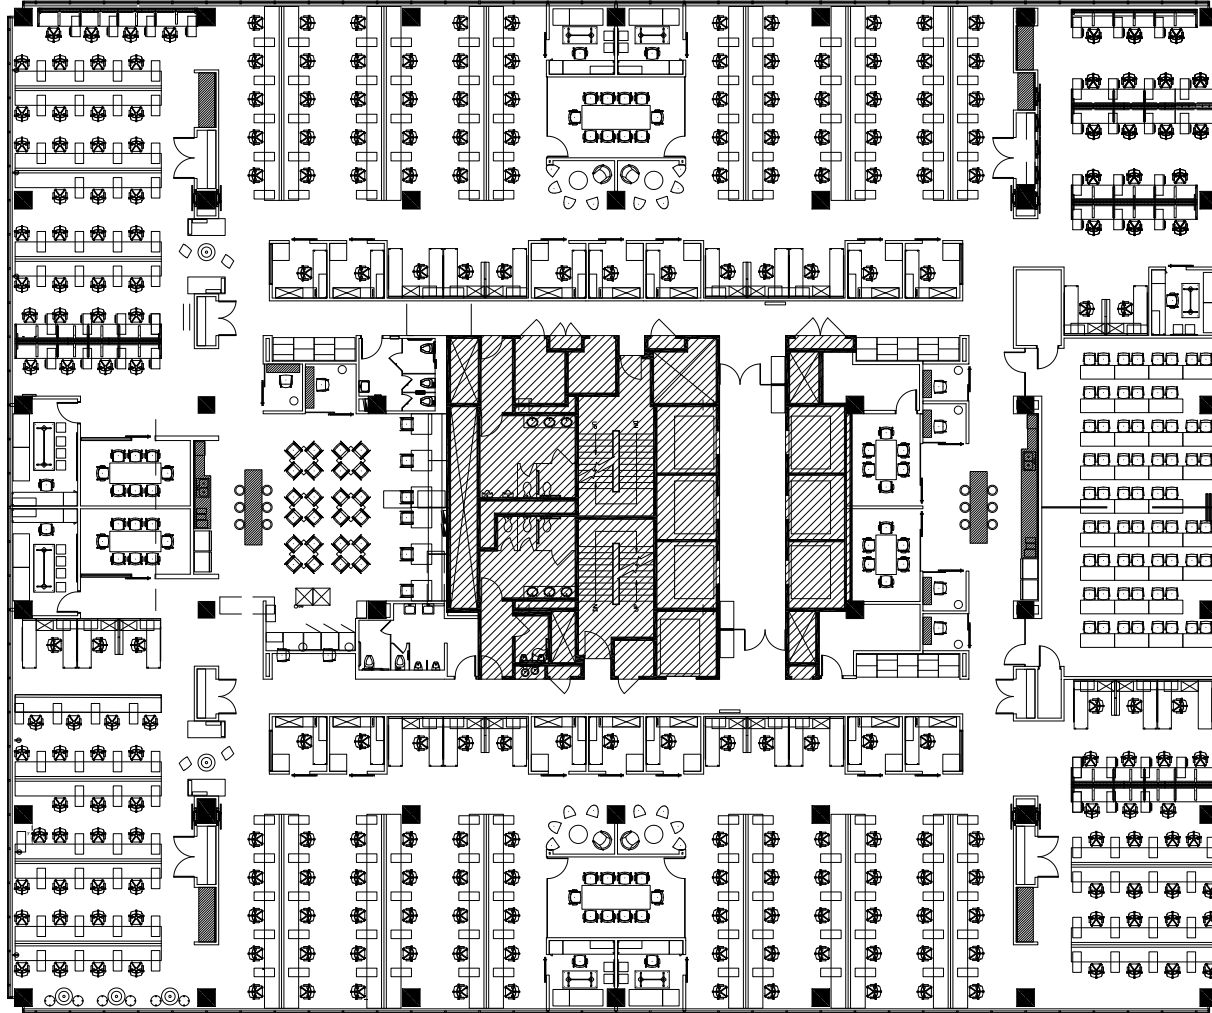

SUITE 2100 | 27,300 RSF

TAKE A TOUR

101
NORTH
WACKER

New Workplace.
New Worklife.

Melissa Rubenstein
312-228-2505
melissa.rubenstein@am.jll.com

Kim Doyle
312-228-3157
kim.doyle@am.jll.com