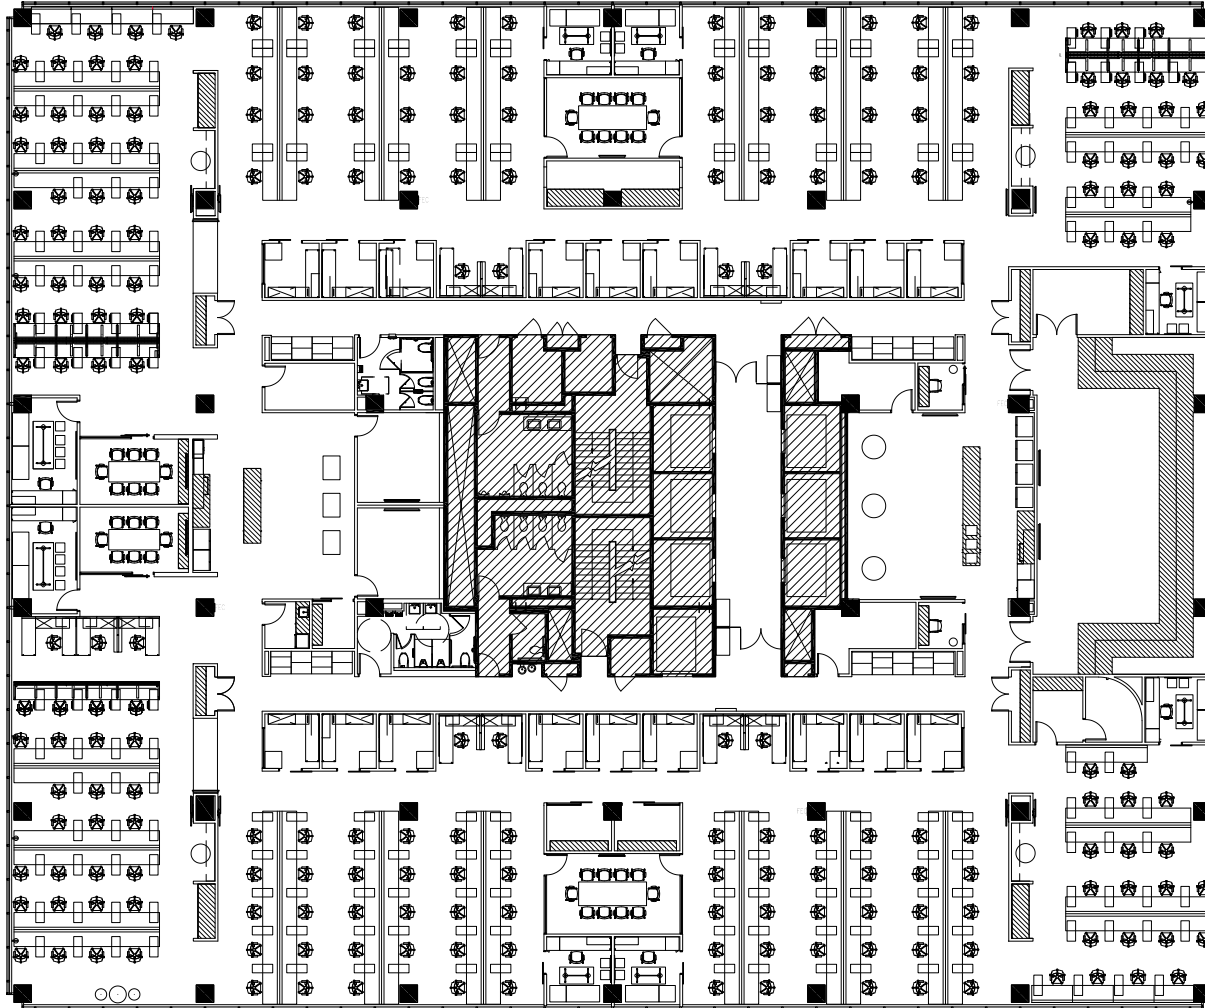

SUITE 2000 | 27,185 RSF

TAKE A TOUR

101
NORTH
WACKER

New Workplace.
New Worklife.

Melissa Rubenstein
312-228-2505
melissa.rubenstein@am.jll.com

Kim Doyle
312-228-3157
kim.doyle@am.jll.com