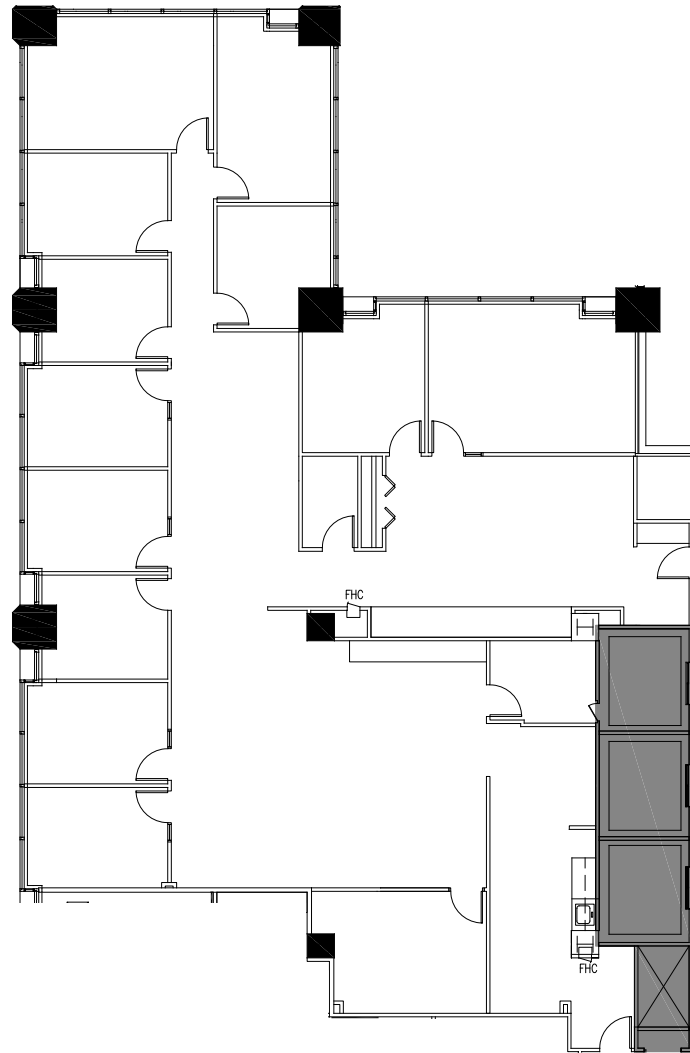

SUITE 100 | 5,364 RSF

NW
101
NORTH
WACKER

New Workplace.
New Worklife.

Melissa Rubenstein
312-228-2505
melissa.rubenstein@am.jll.com

Kim Doyle
312-228-3157
kim.doyle@am.jll.com